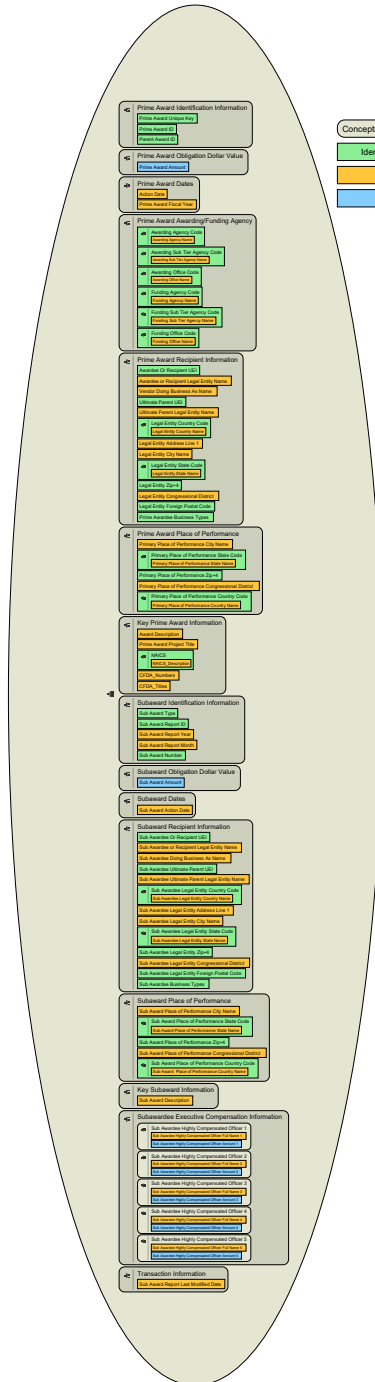

IDD v2.2.2: File F - Sub-Award Attributes

**Legend**

- Conceptual Model Container
- Identifying Element
- Attribute
- Amount