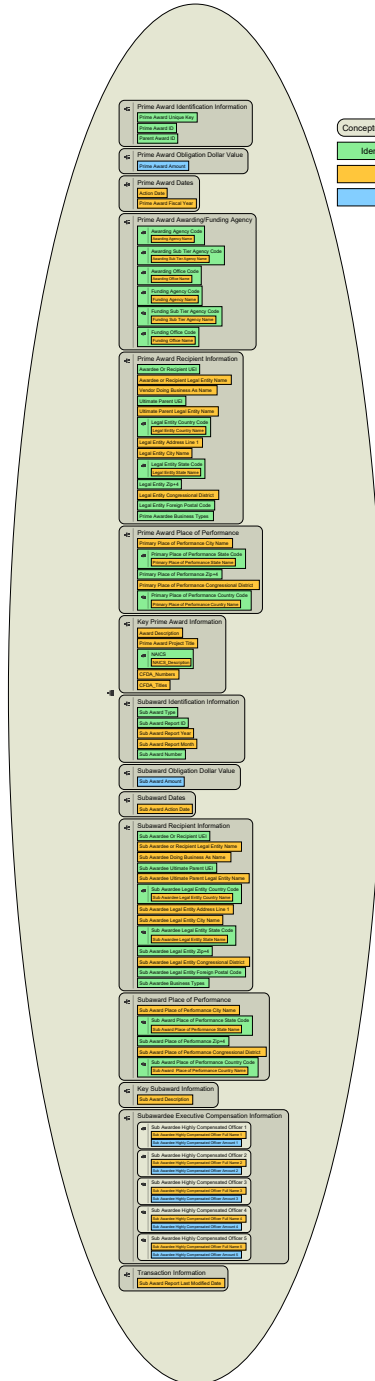

IDD v2.1: File F - Sub-Award Attributes

**Legend**

- Conceptual Model Container
- Identifying Element
- Attribute
- Amount