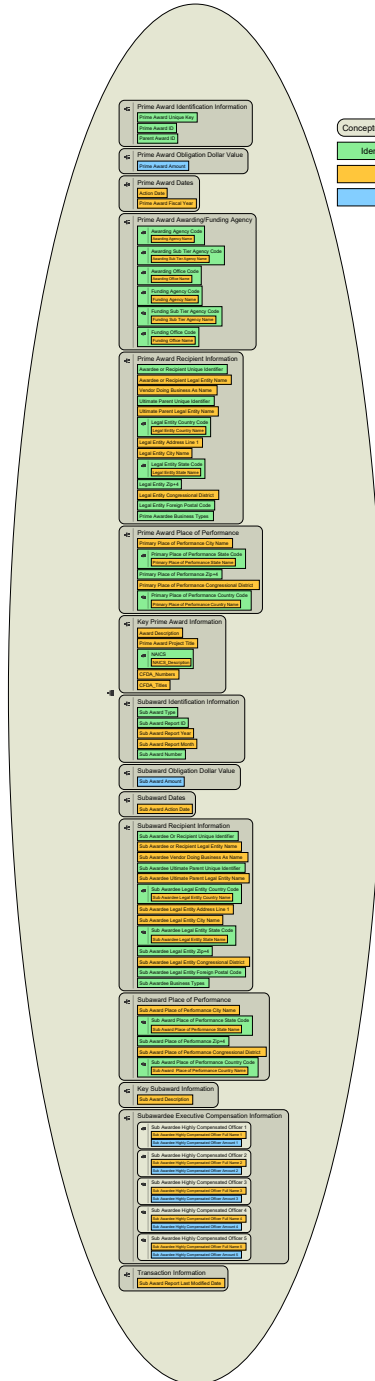

IDD v2.0: File F - Sub-Award Attributes

Legend

- Conceptual Model Container
- Identifying Element
- Attribute
- Amount