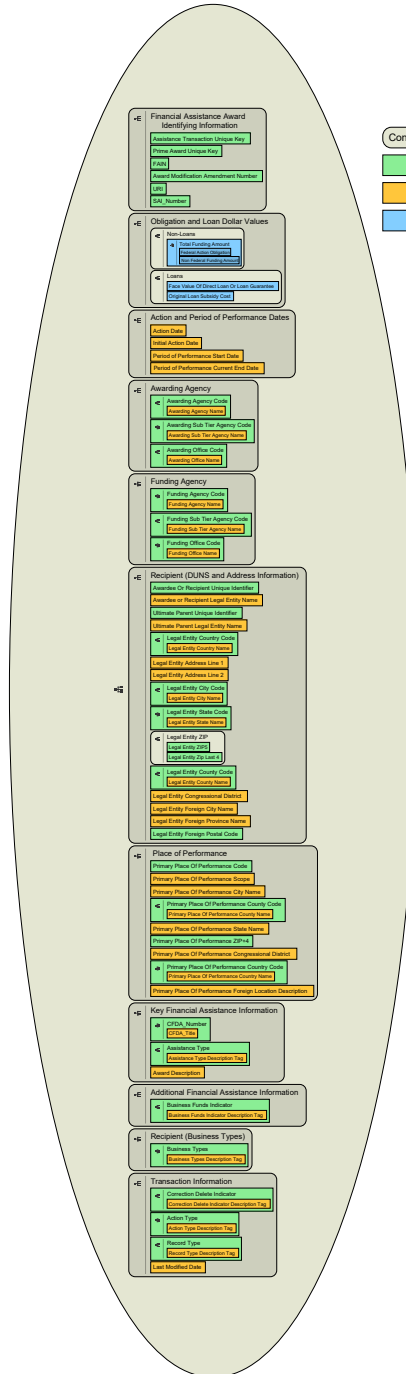

IDD v2.0: D2 - Award and Awardee Attributes (Financial Assistance)

Legend

- Conceptual Model Container
- Identifying Element
- Attribute
- Amount