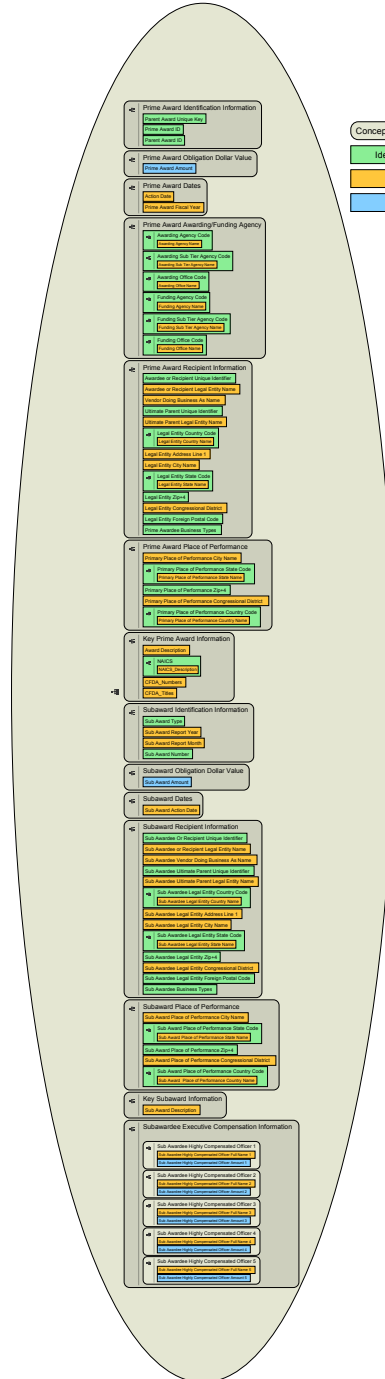

IDD v1.3.1: File F - Sub-Award Attributes

Legend

Conceptual Model Container

Identifying Element

Attribute

Amount